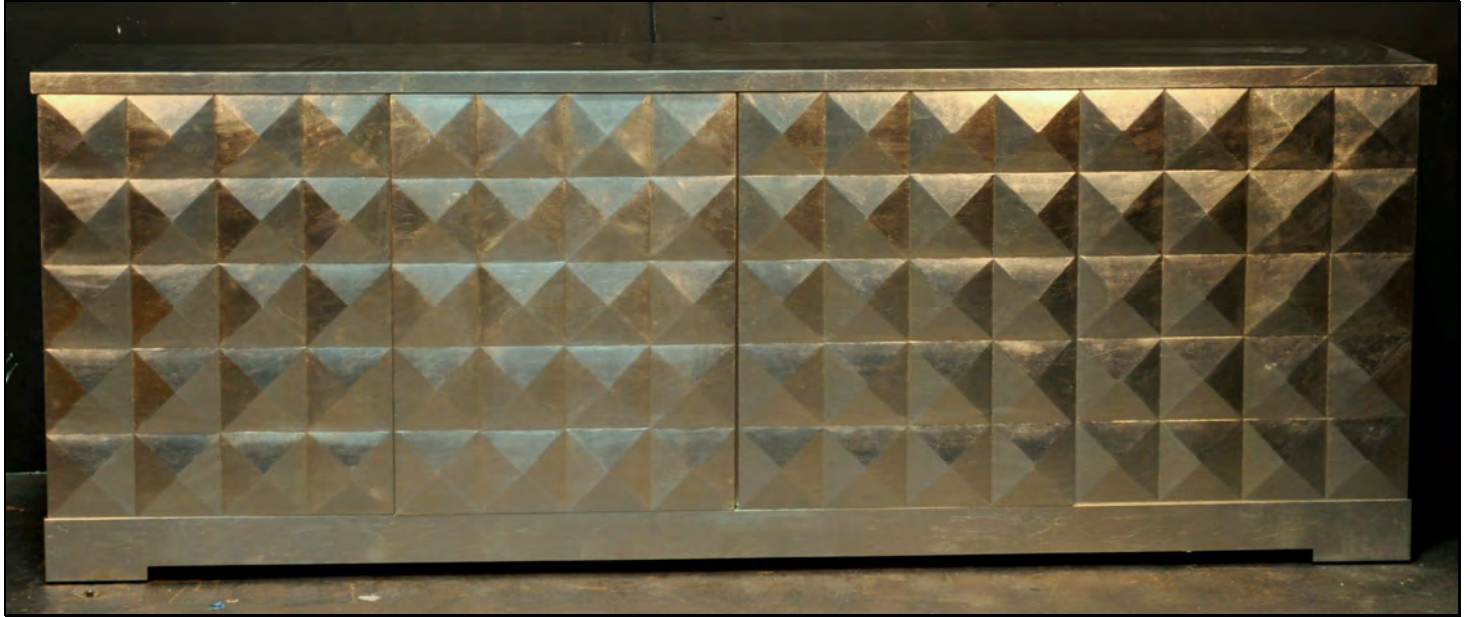

HL HOLLAND
Designs

B1194 Diamond Cabinet
Shown as: "98w x 19"d x 36"h
Available in custom sizes

*To view our full line, please go to www.HLHolland.com
303.413.1660 phone 303.413.1646 fax*